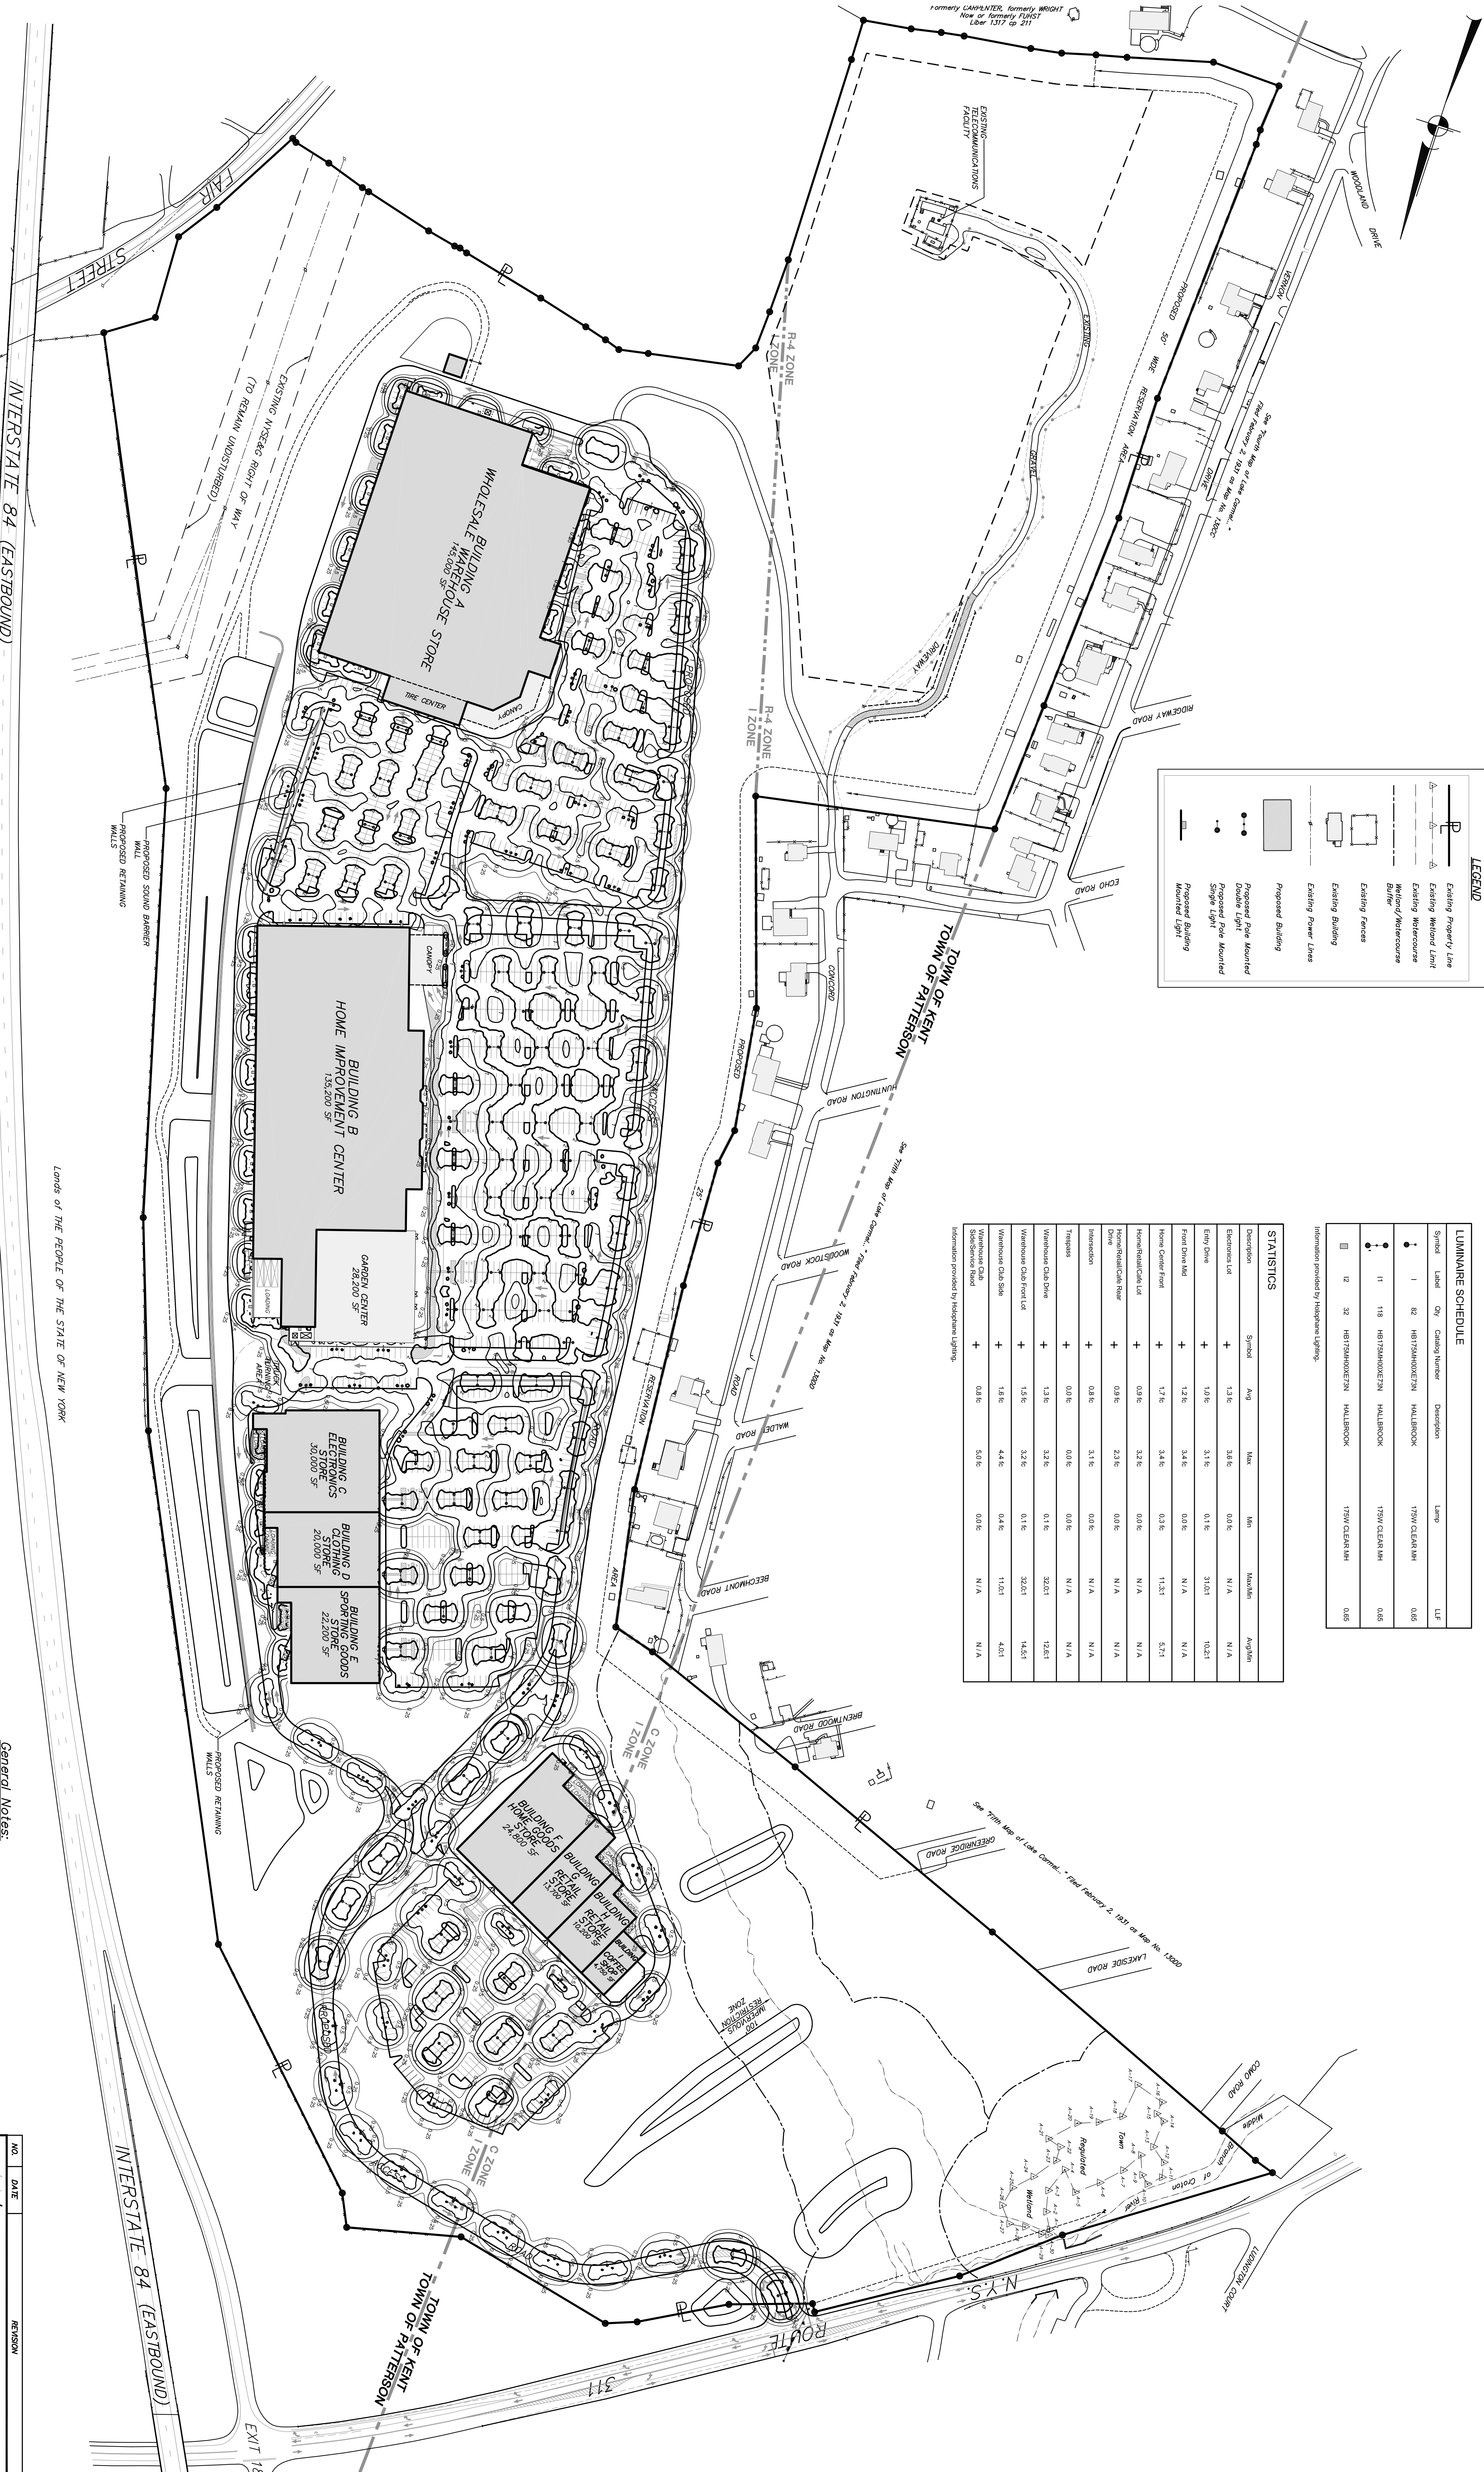

Symbol	Label	Qty	Canopy Number	Description	Lamp	ULF
●	1	82	H875HMOX27N	HALLROCK	T59V CLEAR MH	0.85
●	11	118	H875HMOX27N	HALLROCK	T59V CLEAR MH	0.85
●	12	32	H875HMOX27N	HALLROCK	T59V CLEAR MH	0.85

Information provided by: Induscape Lighting.

STATISTICS							
Description	Symbol	Avg	Max	Min	Max/Min	Avg/Min	Avg/Max
Entrance Lot	+	1.3%	3.8%	0.0%	N/A	N/A	N/A
Entry Drive	+	1.9%	3.1%	0.1%	31.0%	10.2%	10.2%
Front Drive/Ally	+	1.2%	3.4%	0.0%	N/A	N/A	N/A
Home Center Front	+	1.7%	3.4%	0.3%	11.3%	5.7%	5.7%
Home/Recreation Lot	+	0.9%	3.2%	0.0%	N/A	N/A	N/A
Home/Recreation Rear	+	0.9%	2.3%	0.0%	N/A	N/A	N/A
Intersection	+	0.8%	3.1%	0.0%	N/A	N/A	N/A
Trusses	+	0.8%	0.8%	0.0%	N/A	N/A	N/A
Warehouse Club Drive	+	1.3%	3.3%	0.1%	30.8%	12.6%	12.6%
Warehouse Club Front Lot	+	1.8%	3.2%	0.1%	32.8%	14.5%	14.5%
Warehouse Club Side	+	1.8%	4.4%	0.4%	11.0%	4.0%	4.0%
Warehouse Club (30' x 100')	+	0.8%	5.0%	0.0%	N/A	N/A	N/A

Information provided by: Induscape Lighting.